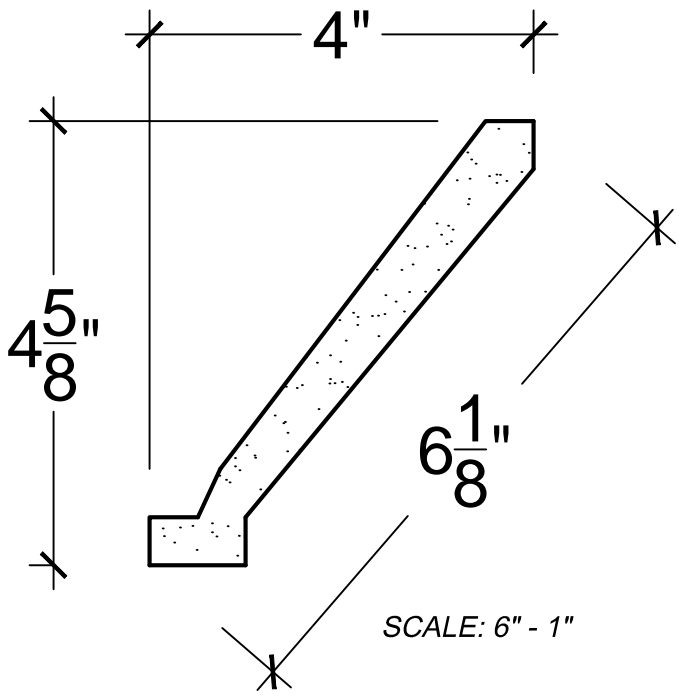

SCALE: 6" - 1"

SCALE: 6" - 1"

SCALE: 6" - 1"

67 Steuben Street
 Brooklyn, NY 11205
 P 718.534.7000
 F 718.534.7040
 www.decocraftusa.com

Design Copyright © Deco Craft USA Inc.2010.All rights reserved

NAME:	CROWN	HEIGHT:	4. 5/8"
ITEM#	DC504-279	PROJECTION:	4"
MATERIAL:	PLASTER	FACE:	6. 1/8"
		REPEAT:	N/A
		LENGTH:	96"