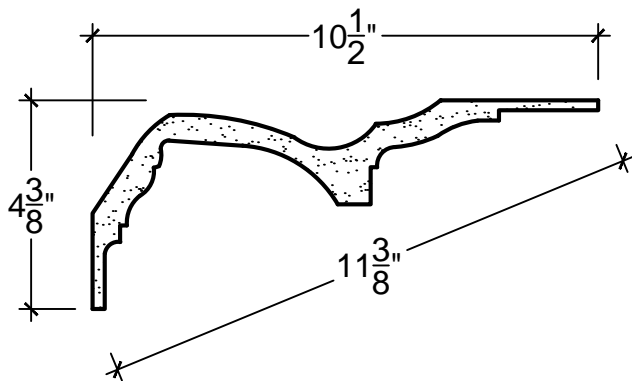

SCALE: 3" = 1'

SCALE: 3" = 1'

SCALE: 3" = 1'

67 Steuben Street
Brooklyn, NY 11205
P 718.534.7000
F 718.534.7040
www.decocraftusa.com

Design Copyright © Deco Craft USA Inc.2010.All rights reserved

NAME:

CROWN

ITEM#

DC504-268

MATERIAL:

PLASTER

HEIGHT:

4. 3/8"

PROJECTION:

10. 1/2"

FACE:

11. 3/8"

REPEAT:

N/A

LENGTH:

96"