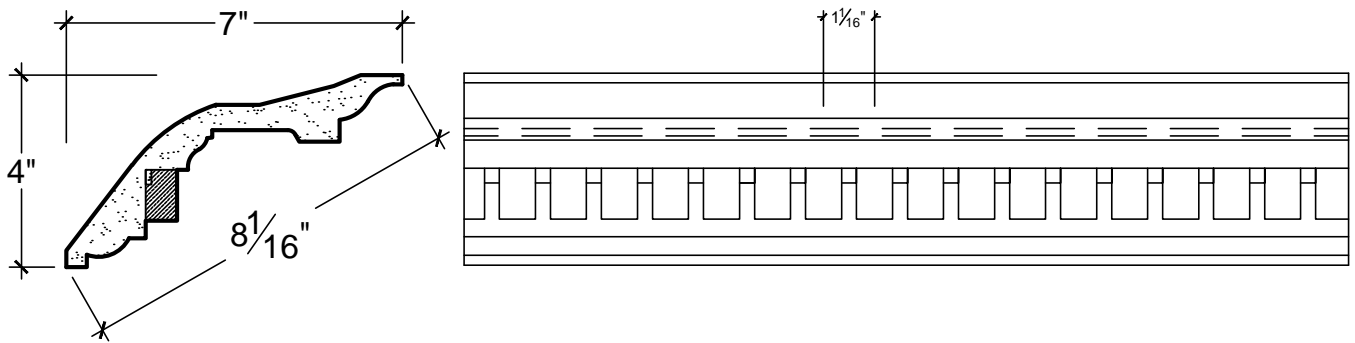

SCALE: 3" = 1'-0"

SCALE: 3" = 1'-0"

SCALE: 3" = 1'-0"

67 Steuben Street
 Brooklyn, NY 11205
 P 718.534.7000
 F 718.534.7040
 www.decocraftusa.com

Design Copyright © Deco Craft USA Inc.2010.All rights reserved

NAME:

CROWN

ITEM#

DC504-263

MATERIAL:

PLASTER

HEIGHT:

4"

PROJECTION:

7"

FACE:

8. 1/16"

REPEAT:

1. 1/16"

LENGTH:

96"