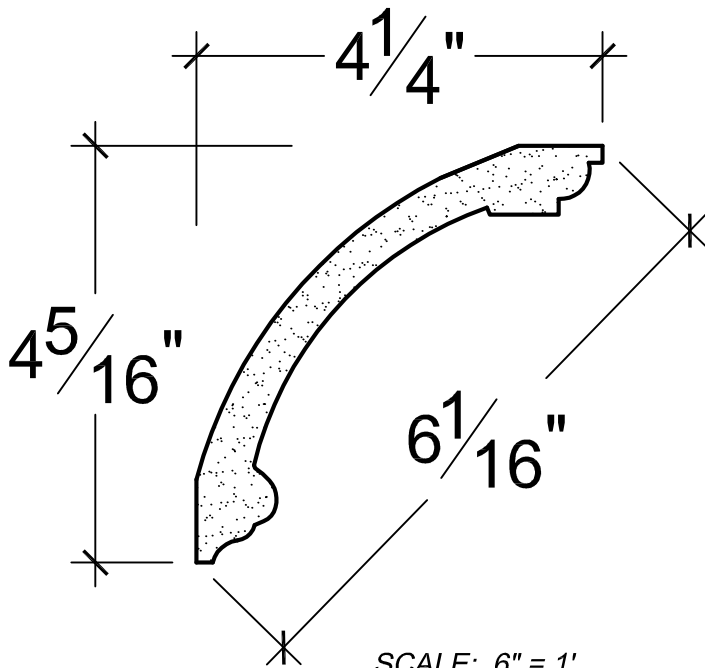

SCALE: 6" = 1'

SCALE: 6" = 1'

SCALE: 6" = 1'

67 Steuben Street
 Brooklyn, NY 11205
 P 718.534.7000
 F 718.534.7040
 www.decocraftusa.com

Design Copyright © Deco Craft USA Inc.2010.All rights reserved

NAME:

CROWN

ITEM#

DC504-248

MATERIAL:

PLASTER

HEIGHT:

4. 5/16"

PROJECTION:

4. 1/4"

FACE:

6. 1/16"

REPEAT:

N/A

LENGTH:

96"