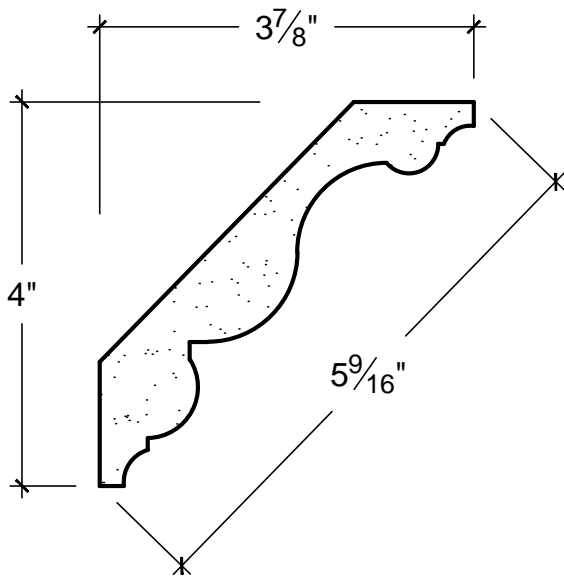

SCALE: 6" = 1'-0"

SCALE: 6" = 1'-0"

SCALE: 6" = 1'-0"

67 Steuben Street  
 Brooklyn, NY 11205  
 P 718.534.7000  
 F 718.534.7040  
 www.decocraftusa.com

Design Copyright © Deco Craft USA Inc.2010.All rights reserved

NAME:

**CROWN**

ITEM#

**DC504-244**

MATERIAL:

**PLASTER**

HEIGHT:

4"

PROJECTION:

3. 7/8"

FACE:

5. 9/16"

REPEAT:

N/A

LENGTH:

96"