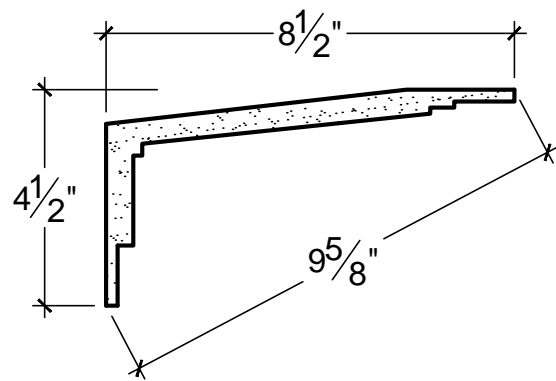

SCALE: 3" = 1'

SCALE: 3" = 1'

SCALE: 3" = 1'

67 Steuben Street
 Brooklyn, NY 11205
 P 718.534.7000
 F 718.534.7040
 www.decocraftusa.com

Design Copyright © Deco Craft USA Inc.2010.All rights reserved

| | | | |
|-----------|------------|-------------|---------|
| NAME: | CROWN | HEIGHT: | 4, 1/2" |
| ITEM# | DC504-239B | PROJECTION: | 8, 1/2" |
| MATERIAL: | PLASTER | FACE: | 9, 5/8" |
| | | REPEAT: | N/A |
| | | LENGTH: | 96" |