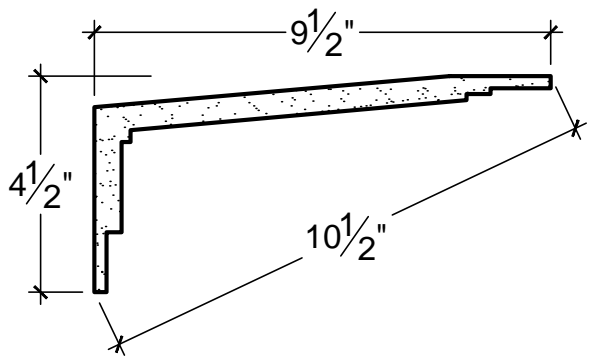

SCALE: 3" = 1'

SCALE: 3" = 1'

SCALE: 3" = 1'

67 Steuben Street
 Brooklyn, NY 11205
 P 718.534.7000
 F 718.534.7040
 www.decocraftusa.com

Design Copyright © Deco Craft USA Inc.2010.All rights reserved

NAME:

CROWN

ITEM#

DC504-239

MATERIAL:

PLASTER

HEIGHT:

4. 1/2"

PROJECTION:

9. 1/2"

FACE:

10. 1/2"

REPEAT:

N/A

LENGTH:

96"