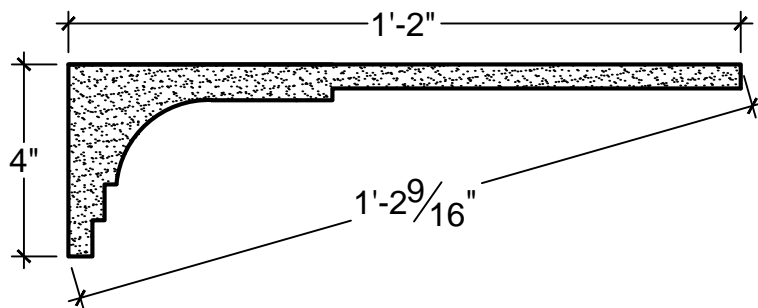

SCALE: 3" = 1'

SCALE: 3" = 1'

SCALE: 3" = 1'

67 Steuben Street
 Brooklyn, NY 11205
 P 718.534.7000
 F 718.534.7040
 www.decocraftusa.com

Design Copyright © Deco Craft USA Inc. 2010. All rights reserved

NAME:

COVE

ITEM#

DC504-235

MATERIAL:

PLASTER

HEIGHT:

4"

PROJECTION:

1'-2"

FACE:

1'-2, 9/16"

REPEAT:

N/A

LENGTH:

96"