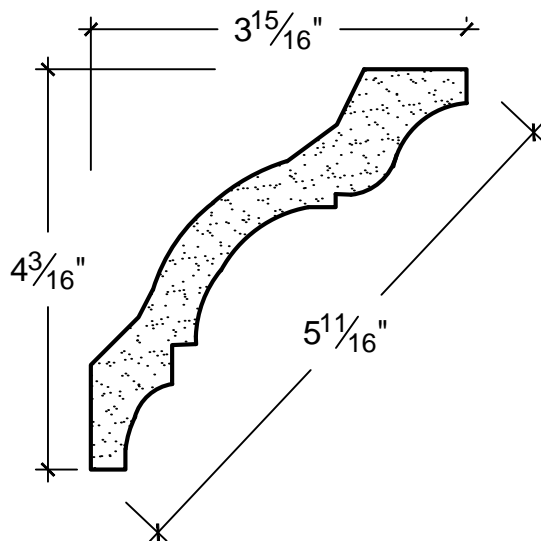

SCALE: 6" = 1'

SCALE: 6" = 1'

SCALE: 6" = 1'

67 Steuben Street
 Brooklyn, NY 11205
 P 718.534.7000
 F 718.534.7040
 www.decocraftusa.com

Design Copyright © Deco Craft USA Inc. 2010. All rights reserved

NAME:

CROWN

ITEM#

DC504-218

MATERIAL:

PLASTER

HEIGHT:

4. 3/16"

PROJECTION:

3. 15/16"

FACE:

5. 11/16"

REPEAT:

N/A

LENGTH:

96"