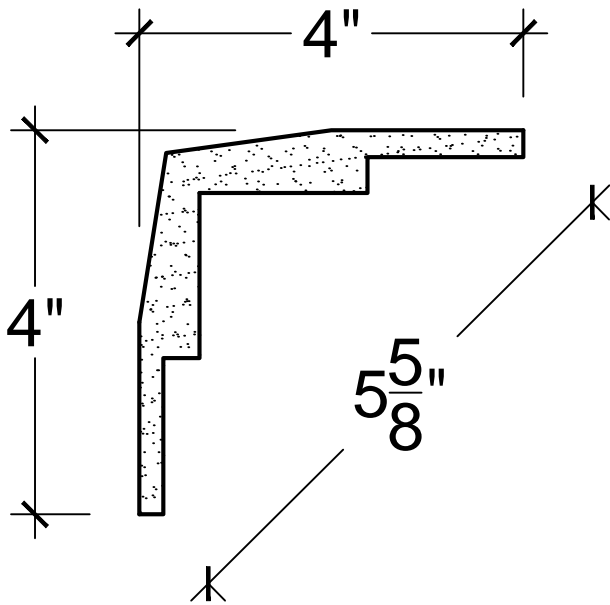

SCALE: 6" = 1'

SCALE: 6" = 1'

SCALE: 6" = 1'

67 Steuben Street
 Brooklyn, NY 11205
 P 718.534.7000
 F 718.534.7040
 www.decocraftusa.com

Design Copyright © Deco Craft USA Inc.2010.All rights reserved

NAME:	CROWN	HEIGHT:	4"
ITEM#	DC504-212	PROJECTION:	4"
MATERIAL:	PLASTER	FACE:	5. 5/8"
		REPEAT:	N/A
		LENGTH:	96"