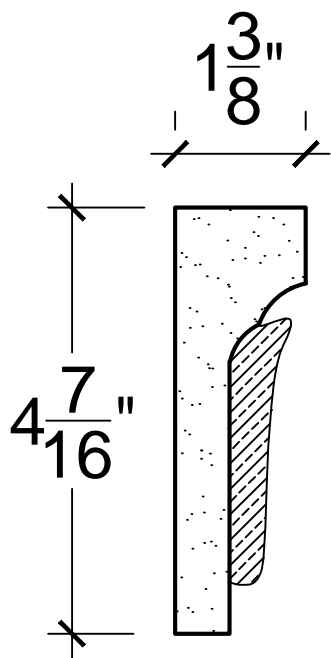

SCALE: 6" = 1'

SCALE: 6" = 1'

SCALE: 6" = 1'

67 Steuben Street
Brooklyn, NY 11205
P 718.534.7000
F 718.534.7040
www.decocraftusa.com

Design Copyright © Deco Craft USA Inc.2010.All rights reserved

NAME:

FRIEZE

ITEM#

DC504-203

MATERIAL:

PLASTER

HEIGHT:

4. 7/16"

PROJECTION:

1. 3/8"

FACE:

N/A

REPEAT:

1. 3/16"

LENGTH:

96"