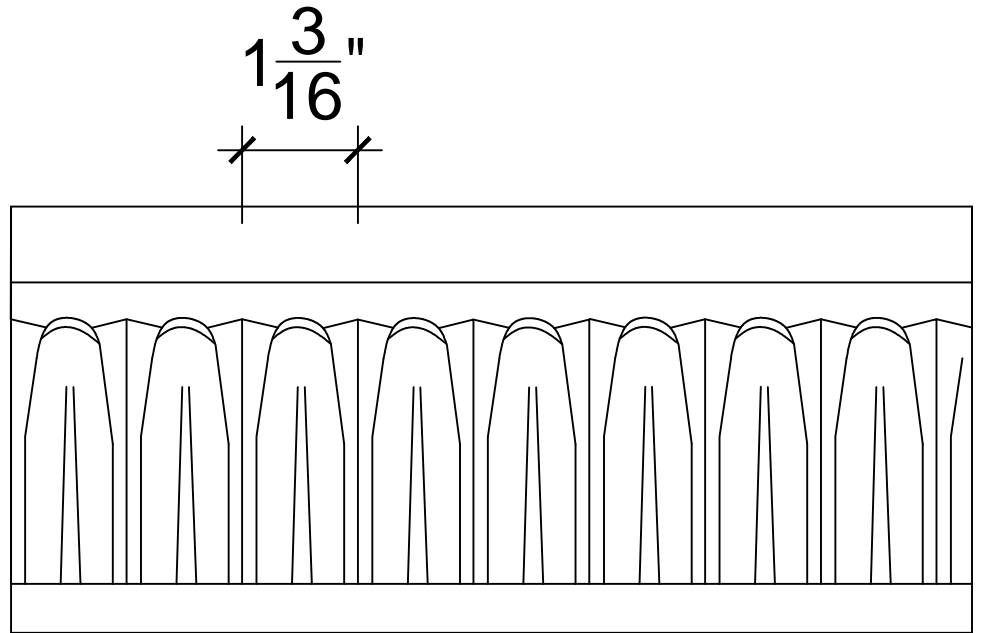

SCALE: 6" = 1'

SCALE: 6" = 1'

SCALE: 6" = 1'

67 Steuben Street
Brooklyn, NY 11205
P 718.534.7000
F 718.534.7040
www.decocraftusa.com

Design Copyright © Deco Craft USA Inc.2010.All rights reserved

NAME:

FRIEZE

ITEM#

DC504-203

MATERIAL:

PLASTER

HEIGHT:

4. 7/16"

PROJECTION:

1. 3/8"

FACE:

N/A

REPEAT:

1. 3/16"

LENGTH:

96"