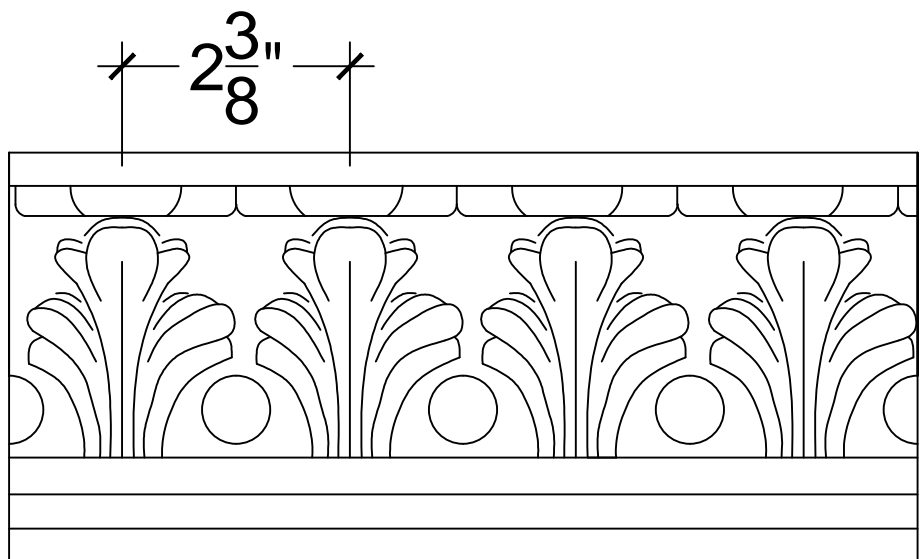

SCALE: 6" = 1'

SCALE: 6" = 1'

SCALE: 6" = 1'

67 Steuben Street  
 Brooklyn, NY 11205  
 P 718.534.7000  
 F 718.534.7040  
 www.decocraftusa.com

Design Copyright © Deco Craft USA Inc.2010.All rights reserved

NAME:

**CROWN**

ITEM#

**DC504-187**

MATERIAL:

**PLASTER**

HEIGHT:

4. 1/4"

PROJECTION:

1. 3/4"

FACE:

N/A

REPEAT:

2. 3/8"

LENGTH:

60"