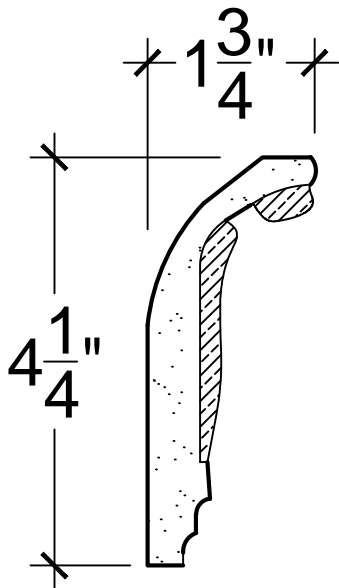

SCALE: 6" = 1'

SCALE: 6" = 1'

SCALE: 6" = 1'

67 Steuben Street  
 Brooklyn, NY 11205  
 P 718.534.7000  
 F 718.534.7040  
 www.decocraftusa.com

Design Copyright © Deco Craft USA Inc.2010.All rights reserved

NAME:

**CROWN**

ITEM#

**DC504-187**

MATERIAL:

**PLASTER**

HEIGHT:

4. 1/4"

PROJECTION:

1. 3/4"

FACE:

N/A

REPEAT:

2. 3/8"

LENGTH:

60"