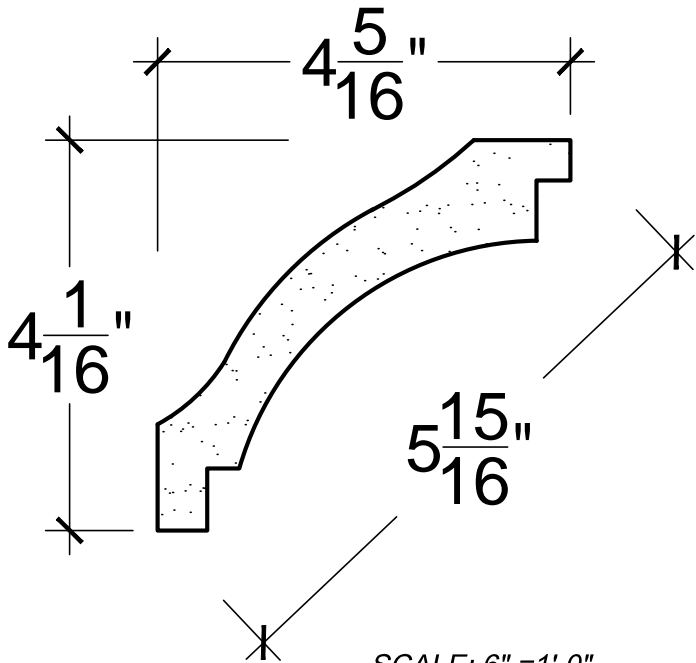

SCALE: 6" = 1'-0"

SCALE: 6" = 1'-0"

SCALE: 6" = 1'-0"

67 Steuben Street
 Brooklyn, NY 11205
 P 718.534.7000
 F 718.534.7040
 www.decocraftusa.com

Design Copyright © Deco Craft USA Inc. 2010. All rights reserved

NAME:

COVE

ITEM#

DC504-175B

MATERIAL:

PLASTER

HEIGHT:

4. 1/16"

PROJECTION:

4. 5/16"

FACE:

5. 15/16"

REPEAT:

N/A

LENGTH:

96"