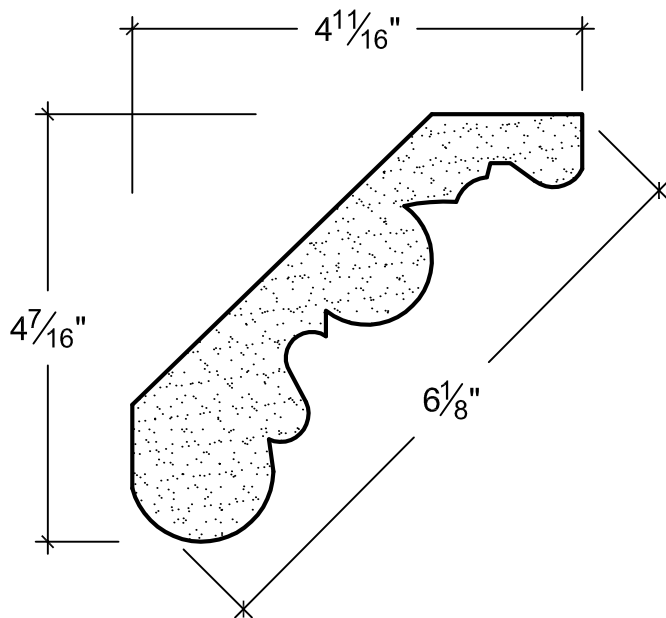

SCALE: 6" = 1'

SCALE: 6" = 1'

SCALE: 6" = 1'

67 Steuben Street
 Brooklyn, NY 11205
 P 718.534.7000
 F 718.534.7040
 www.decocraftusa.com

Design Copyright © Deco Craft USA Inc. 2010. All rights reserved

NAME:

CROWN

ITEM#

DC504-170

MATERIAL:

PLASTER

HEIGHT:

4. 7/16"

PROJECTION:

4. 11/16"

FACE:

6. 1/8"

REPEAT:

N/A

LENGTH:

96"