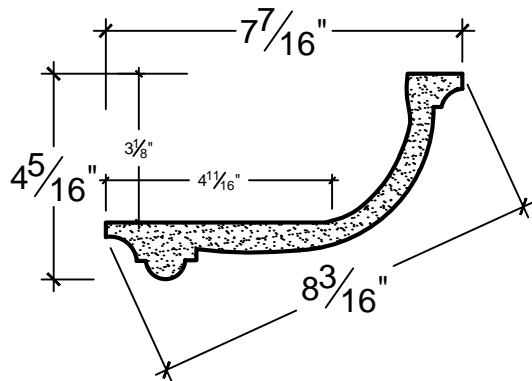

SCALE: 3" = 1'

SCALE: 3" = 1'

SCALE: 3" = 1'

67 Steuben Street
 Brooklyn, NY 11205
 P 718.534.7000
 F 718.534.7040
 www.decocraftusa.com

Design Copyright © Deco Craft USA Inc.2010.All rights reserved

NAME:

COVE LIGHTING

ITEM#

DC504-168

MATERIAL:

PLASTER

HEIGHT:

4. 5/16"

PROJECTION:

7. 7/16"

FACE:

8. 3/16"

REPEAT:

N/A

LENGTH:

96"