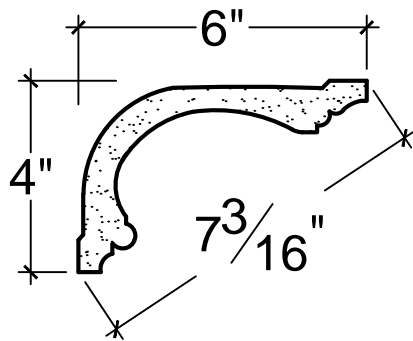

SCALE: 3" = 1'

SCALE: 3" = 1'

SCALE: 3" = 1'

67 Steuben Street
 Brooklyn, NY 11205
 P 718.534.7000
 F 718.534.7040
 www.decocraftusa.com

Design Copyright © Deco Craft USA Inc.2010.All rights reserved

NAME:

COVE

ITEM#

DC504-164

MATERIAL:

PLASTER

HEIGHT:

4"

PROJECTION:

6"

FACE:

7. 3/16"

REPEAT:

N/A

LENGTH:

96"