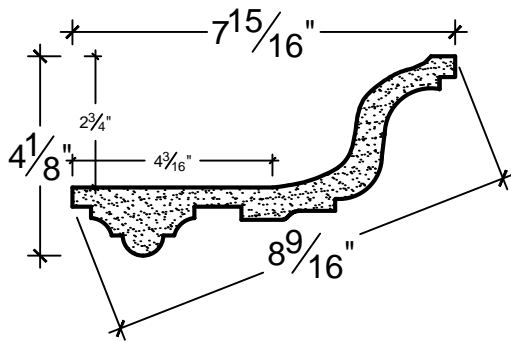

SCALE: 3" = 1'

SCALE: 3" = 1'

SCALE: 3" = 1'

67 Steuben Street
 Brooklyn, NY 11205
 P 718.534.7000
 F 718.534.7040
 www.decocraftusa.com

Design Copyright © Deco Craft USA Inc.2010.All rights reserved

NAME:

COVE LIGHTING

ITEM#

DC504-161

MATERIAL:

PLASTER

HEIGHT:

4. 1/8"

PROJECTION:

7. 15/16"

FACE:

8. 9/16"

REPEAT:

N/A

LENGTH:

96"