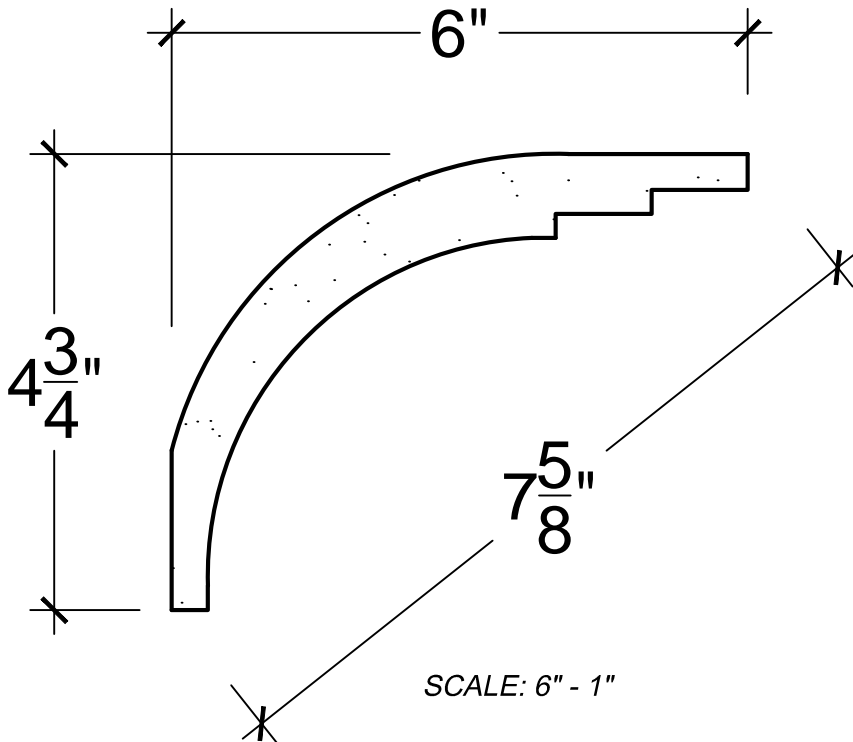

SCALE: 6" - 1"

SCALE: 6" - 1"

SCALE: 6" - 1"

67 Steuben Street
 Brooklyn, NY 11205
 P 718.534.7000
 F 718.534.7040
 www.decocraftusa.com

Design Copyright © Deco Craft USA Inc.2010.All rights reserved

NAME:	COVE	HEIGHT:	4. 3/4"
ITEM#	DC504-157	PROJECTION:	6"
MATERIAL:	PLASTER	FACE:	7. 5/8"
		REPEAT:	N/A
		LENGTH:	96"