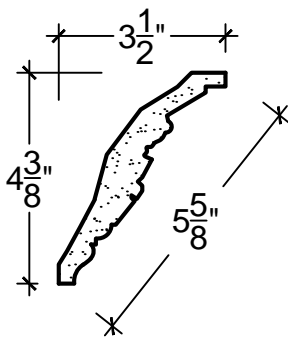

SCALE: 3" = 1'

SCALE: 3" = 1'

SCALE: 3" = 1'

67 Steuben Street
 Brooklyn, NY 11205
 P 718.534.7000
 F 718.534.7040
 www.decocraftusa.com

Design Copyright © Deco Craft USA Inc.2010.All rights reserved

NAME:

CORNICE

ITEM#

DC504-141

MATERIAL:

PLASTER

HEIGHT:

4. 3/8"

PROJECTION:

3. 1/2"

FACE:

5. 5/8"

REPEAT:

6. 3/16"

LENGTH:

96"