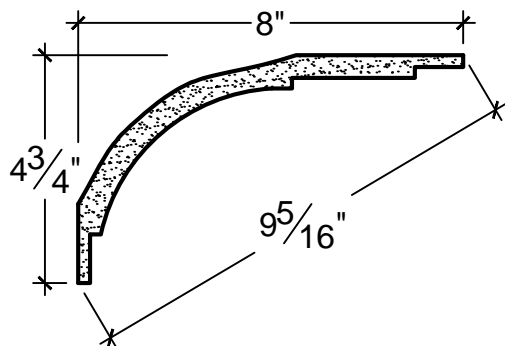

SCALE: 3" = 1'

SCALE: 3" = 1'

SCALE: 3" = 1'

67 Steuben Street
Brooklyn, NY 11205
P 718.534.7000
F 718.534.7040
www.decocraftusa.com

Design Copyright © Deco Craft USA Inc.2010.All rights reserved

NAME:

COVE

ITEM#

DC504-129B

MATERIAL:

PLASTER

HEIGHT:

4. 3/4"

PROJECTION:

8"

FACE:

9. 5/16"

REPEAT:

N/A

LENGTH:

96"