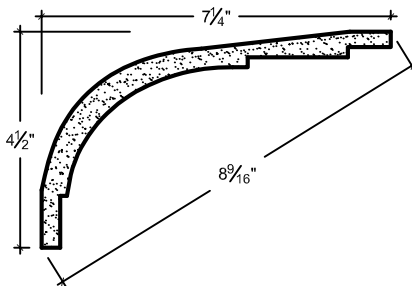

SCALE: 3" = 1'

SCALE: 3" = 1'

SCALE: 3" = 1'

67 Steuben Street
 Brooklyn, NY 11205
 P 718.534.7000
 F 718.534.7040
 www.decocraftusa.com

Design Copyright © Deco Craft USA Inc. 2010. All rights reserved

NAME:

COVE

ITEM#

DC504-129

MATERIAL:

PLASTER

HEIGHT:

4. 1/2"

PROJECTION:

7. 1/4"

FACE:

8. 9/16"

REPEAT:

N/A

LENGTH:

96"