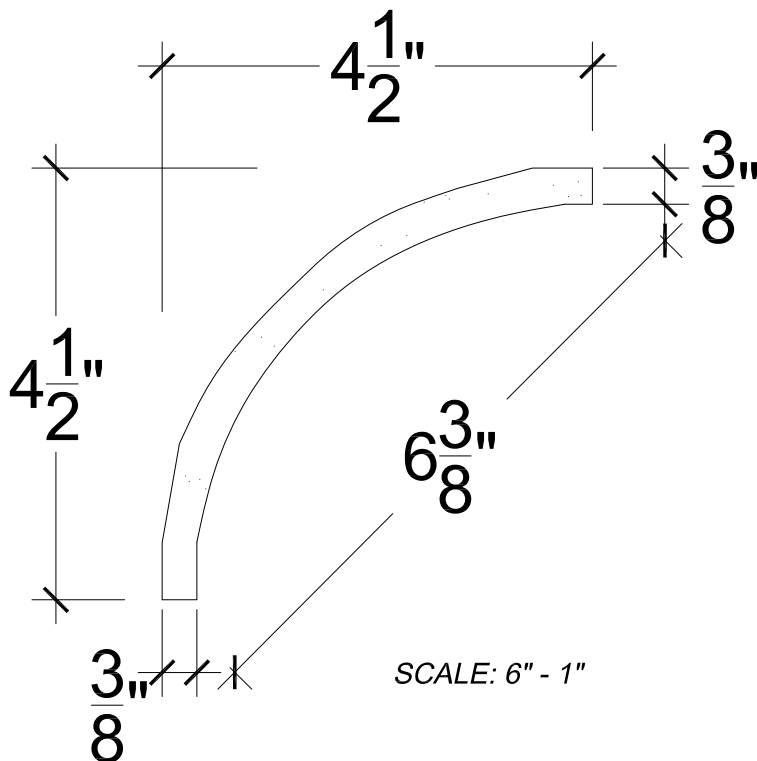

SCALE: 6" - 1"

SCALE: 6" - 1"

SCALE: 6" - 1"

67 Steuben Street  
 Brooklyn, NY 11205  
 P 718.534.7000  
 F 718.534.7040  
 www.decocraftusa.com

Design Copyright © Deco Craft USA Inc. 2010. All rights reserved

NAME:

COVE

ITEM#

DC504-121C

MATERIAL:

PLASTER

HEIGHT:

4 1/2"

PROJECTION:

4 1/2"

FACE:

6 3/8"

REPEAT:

N/A

LENGTH:

96"