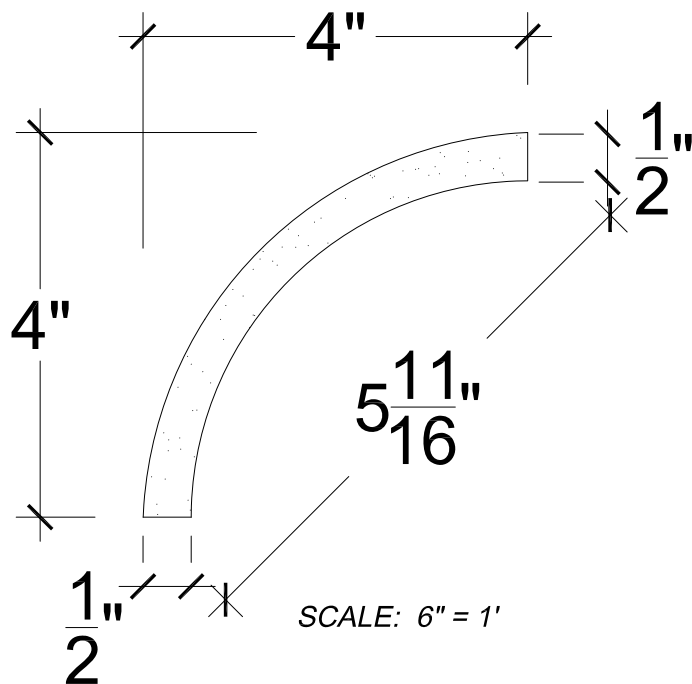

SCALE: 6" = 1'

SCALE: 6" = 1'

SCALE: 6" = 1'

67 Steuben Street  
 Brooklyn, NY 11205  
 P 718.534.7000  
 F 718.534.7040  
 www.decocraftusa.com

Design Copyright © Deco Craft USA Inc.2010.All rights reserved

NAME:

COVE

ITEM#

DC504-121B

MATERIAL:

PLASTER

HEIGHT:

4"

PROJECTION:

4"

FACE:

5. 11/16"

REPEAT:

N/A

LENGTH:

96"