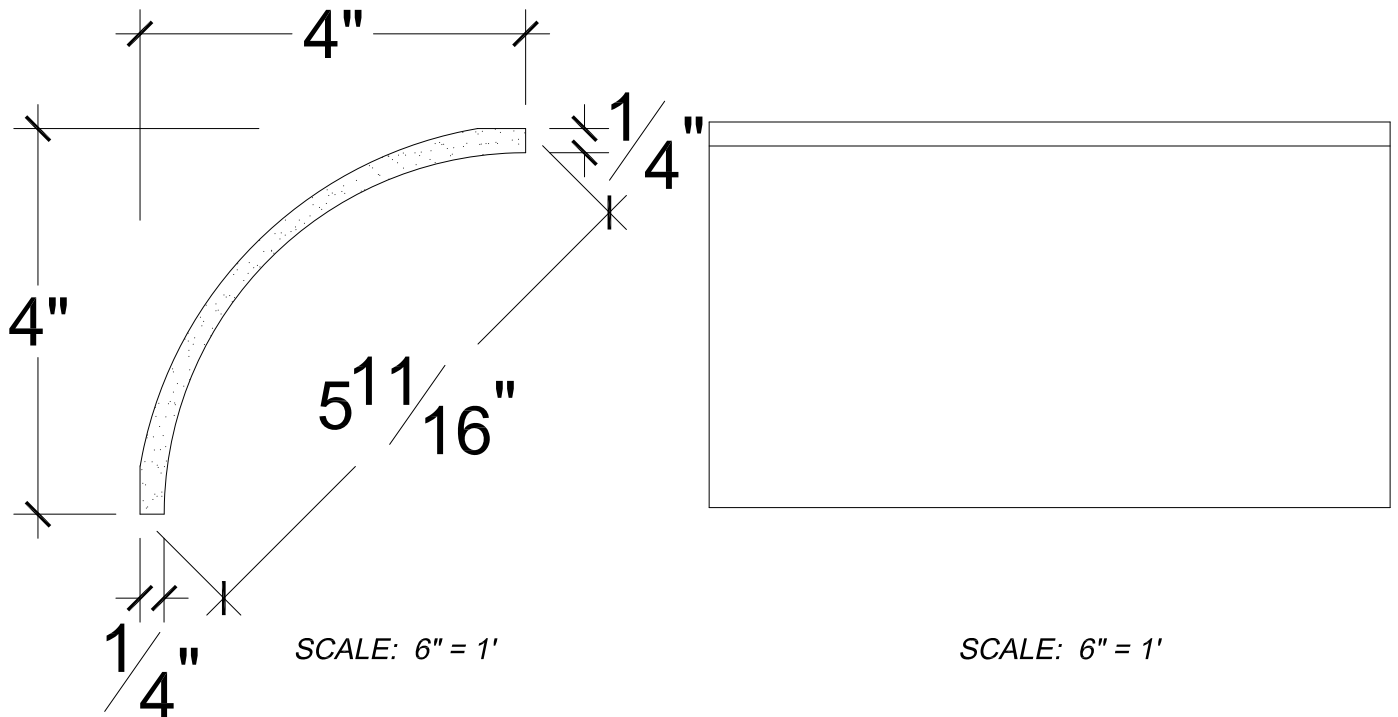

SCALE: 6" = 1'

SCALE: 6" = 1'

SCALE: 6" = 1'

67 Steuben Street  
 Brooklyn, NY 11205  
 P 718.534.7000  
 F 718.534.7040  
 www.decocraftusa.com

Design Copyright © Deco Craft USA Inc. 2010. All rights reserved

NAME:

COVE

ITEM#

DC504-121

MATERIAL:

PLASTER

HEIGHT:

4"

PROJECTION:

4"

FACE:

5. 11/16"

REPEAT:

N/A

LENGTH:

96"