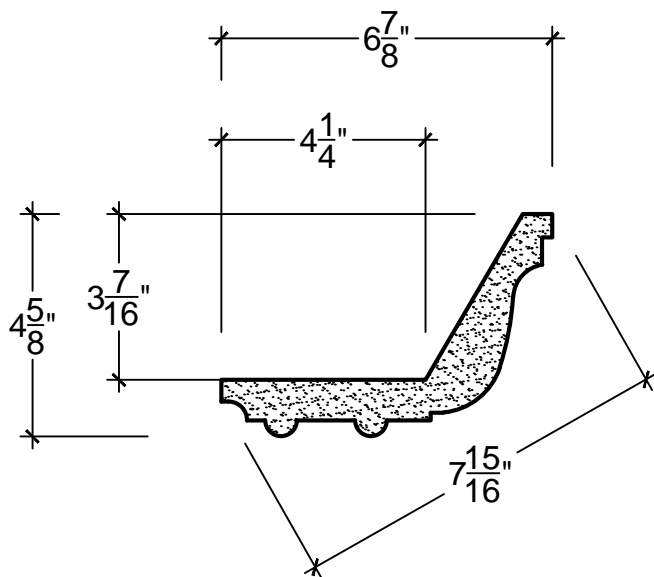

SCALE: 3" = 1'

SCALE: 3" = 1'

SCALE: 3" = 1'

67 Steuben Street
 Brooklyn, NY 11205
 P 718.534.7000
 F 718.534.7040
 www.decocraftusa.com

Design Copyright © Deco Craft USA Inc.2010.All rights reserved

NAME:

COVE LIGHTING

ITEM#

DC504-115

MATERIAL:

PLASTER

HEIGHT:

4. 5/8"

PROJECTION:

6. 7/8"

FACE:

7. 15/16"

REPEAT:

N/A

LENGTH:

96"