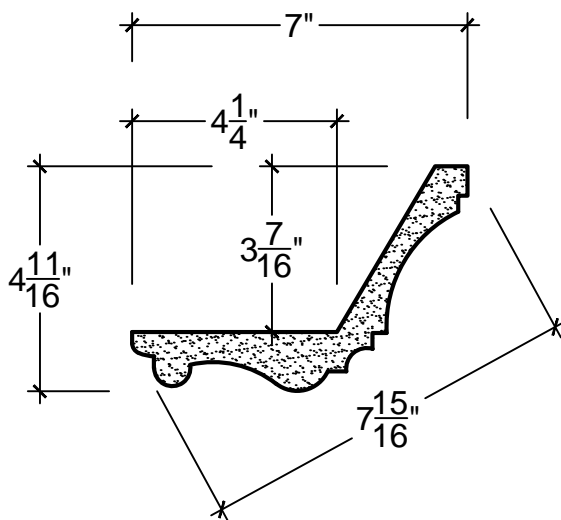

SCALE: 3" = 1'

SCALE: 3" = 1'

SCALE: 3" = 1'

67 Steuben Street  
 Brooklyn, NY 11205  
 P 718.534.7000  
 F 718.534.7040  
 www.decocraftusa.com

Design Copyright © Deco Craft USA Inc.2010.All rights reserved

NAME:

**COVE LIGHTING**

ITEM#

**DC504-114**

MATERIAL:

**PLASTER**

HEIGHT:

4. 11/16"

PROJECTION:

7"

FACE:

7. 15/16"

REPEAT:

N/A

LENGTH:

96"