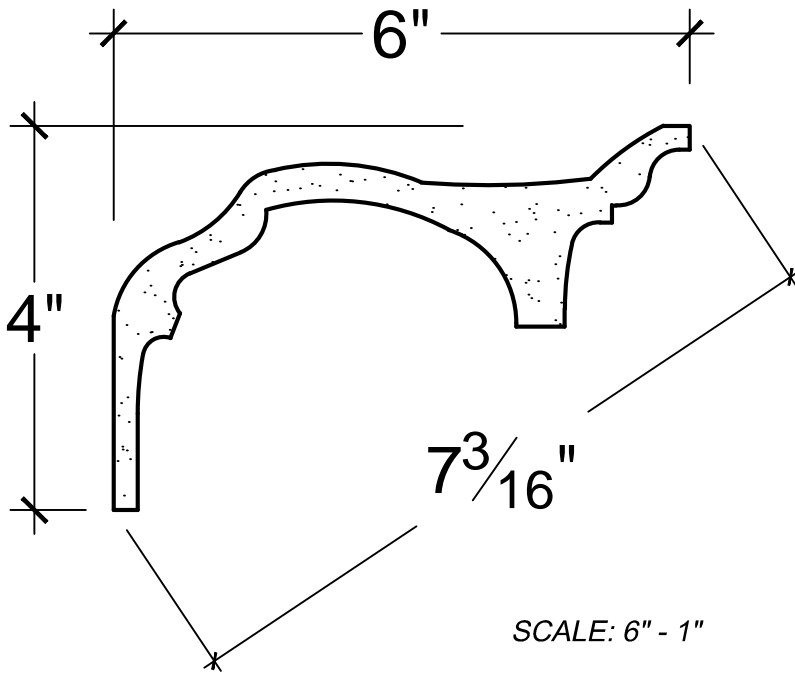

SCALE: 6" - 1"

SCALE: 6" - 1"

SCALE: 6" - 1"

67 Steuben Street  
 Brooklyn, NY 11205  
 P 718.534.7000  
 F 718.534.7040  
 www.decocraftusa.com

Design Copyright © Deco Craft USA Inc.2010.All rights reserved

NAME:	CROWN	HEIGHT:	4"
ITEM#	DC504-096	PROJECTION:	6"
MATERIAL:	PLASTER	FACE:	7. 3/16"
		REPEAT:	N/A
		LENGTH:	96"