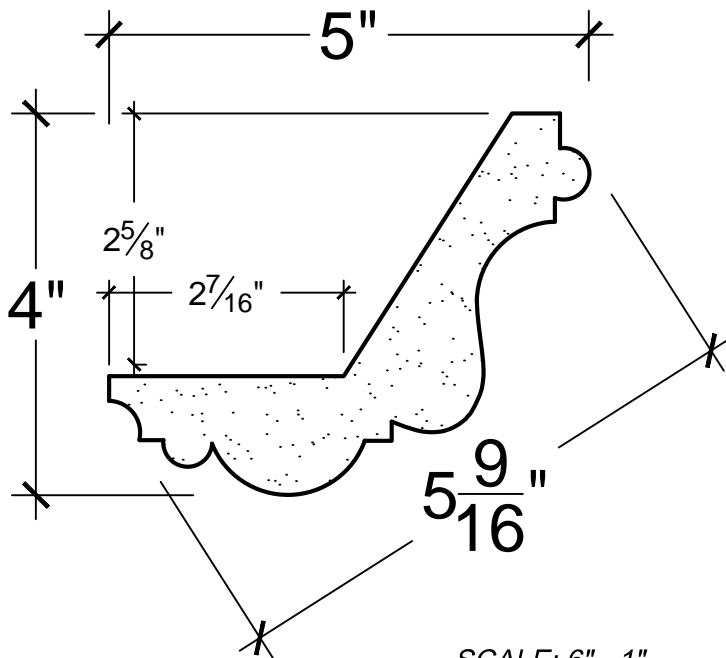

SCALE: 6" - 1"

SCALE: 6" - 1"

SCALE: 6" - 1"

67 Steuben Street
 Brooklyn, NY 11205
 P 718.534.7000
 F 718.534.7040
 www.decocraftusa.com

Design Copyright © Deco Craft USA Inc.2010.All rights reserved

NAME:	COVE LIGHTING	HEIGHT:	4"
ITEM#	DC504-065	PROJECTION:	5"
MATERIAL:	PLASTER	FACE:	5. 9/16"
		REPEAT:	N/A
		LENGTH:	96"