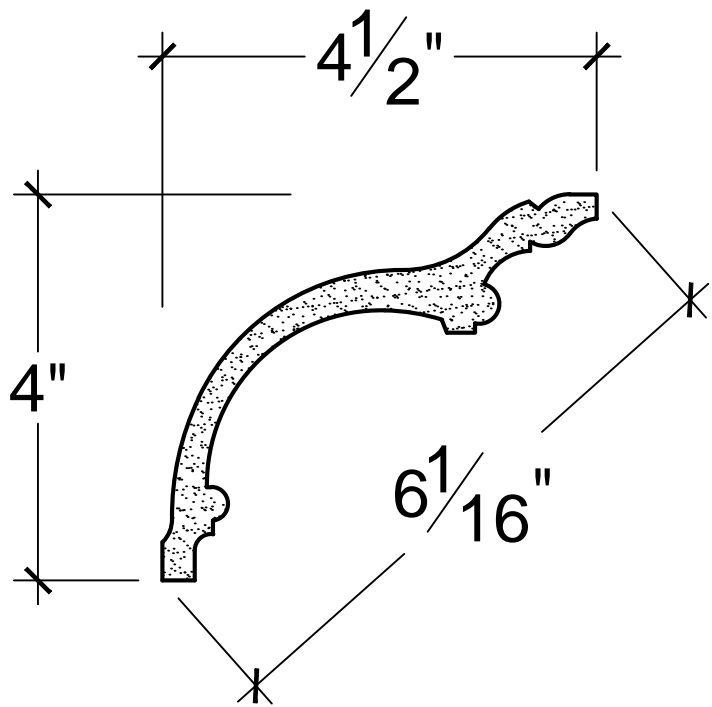

SCALE: 6" = 1'

SCALE: 6" = 1'

SCALE: 6" = 1'

67 Steuben Street  
 Brooklyn, NY 11205  
 P 718.534.7000  
 F 718.534.7040  
 www.decocraftusa.com

Design Copyright © Deco Craft USA Inc.2010.All rights reserved

NAME:

COVE

ITEM#

DC504-058

MATERIAL:

PLASTER

HEIGHT:

4"

PROJECTION:

4 1/2"

FACE:

6 1/16"

REPEAT:

N/A

LENGTH:

96"