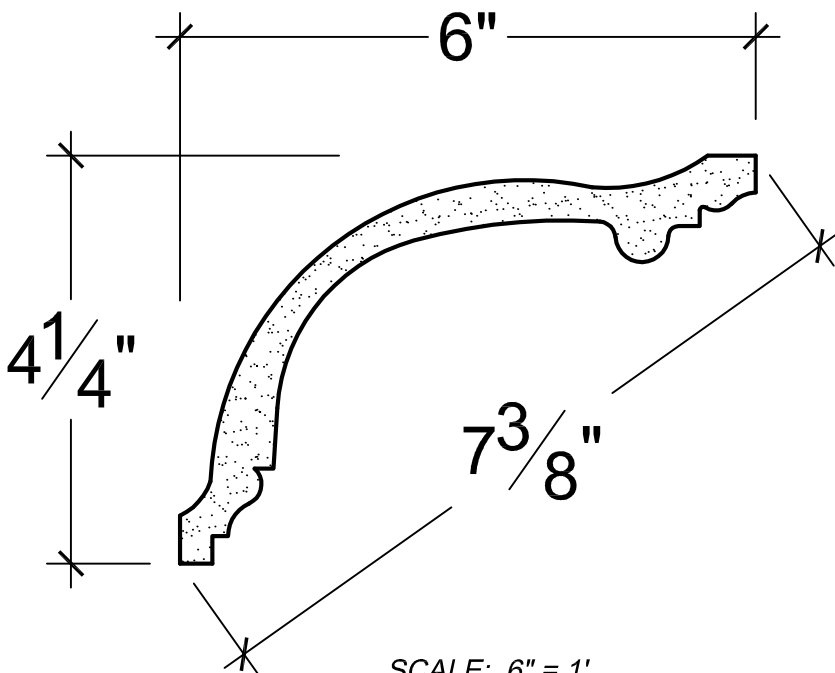

SCALE: 6" = 1'

SCALE: 6" = 1'

SCALE: 6" = 1'

67 Steuben Street
 Brooklyn, NY 11205
 P 718.534.7000
 F 718.534.7040
 www.decocraftusa.com

Design Copyright © Deco Craft USA Inc.2010.All rights reserved

NAME:

CROWN

ITEM#

DC504-057

MATERIAL:

PLASTER

HEIGHT:

4. 1/4"

PROJECTION:

6"

FACE:

7. 3/8"

REPEAT:

N/A

LENGTH:

96"