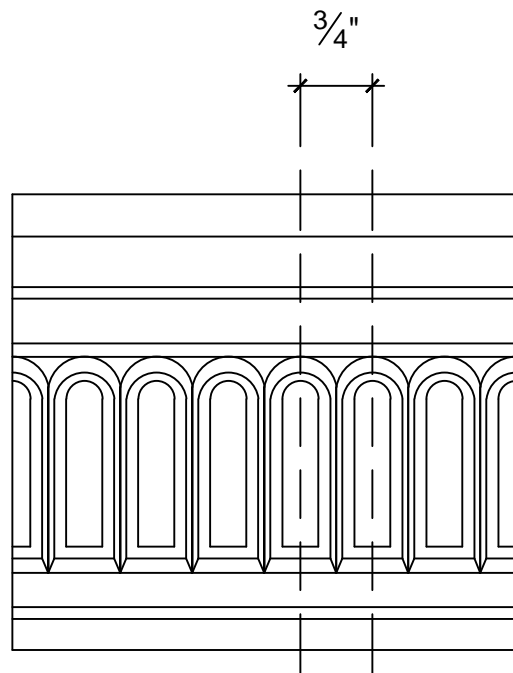

SCALE: 6" = 1'

SCALE: 6" = 1'

SCALE: 6" = 1'

67 Steuben Street  
Brooklyn, NY 11205  
P 718.534.7000  
F 718.534.7040  
www.decocraftusa.com

Design Copyright © Deco Craft USA Inc. 2010. All rights reserved

NAME:

**CROWN**

ITEM#

**DC504-052**

MATERIAL:

**PLASTER**

HEIGHT:

4, 3/4"

PROJECTION:

2, 3/4"

FACE:

5, 1/2"

REPEAT:

3/4"

LENGTH:

96"