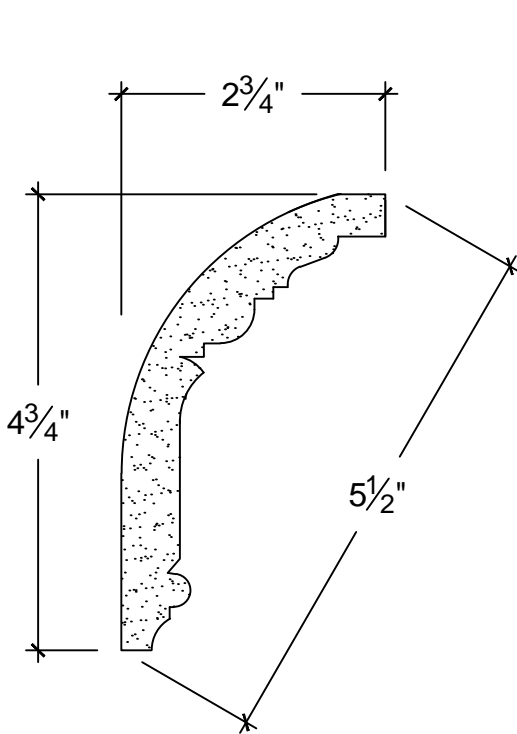

SCALE: 6" = 1'

SCALE: 6" = 1'

SCALE: 6" = 1'

67 Steuben Street  
Brooklyn, NY 11205  
P 718.534.7000  
F 718.534.7040  
www.decocraftusa.com

Design Copyright © Deco Craft USA Inc. 2010. All rights reserved

NAME:

**CROWN**

ITEM#

**DC504-052**

MATERIAL:

**PLASTER**

HEIGHT:

4, 3/4"

PROJECTION:

2, 3/4"

FACE:

5, 1/2"

REPEAT:

3/4"

LENGTH:

96"