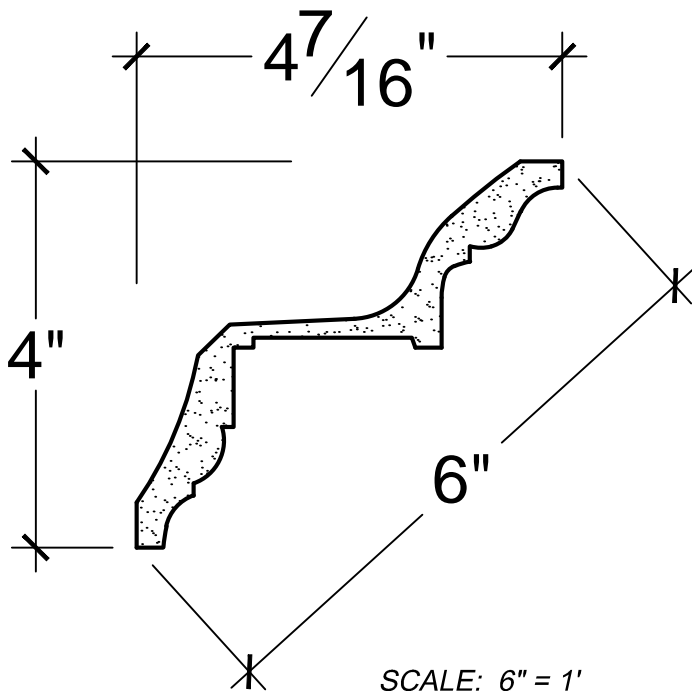

SCALE: 6" = 1'

SCALE: 6" = 1'

SCALE: 6" = 1'

67 Steuben Street
 Brooklyn, NY 11205
 P 718.534.7000
 F 718.534.7040
 www.decocraftusa.com

Design Copyright © Deco Craft USA Inc.2010.All rights reserved

NAME:

CROWN

ITEM#

DC504-044

MATERIAL:

PLASTER

HEIGHT:

4"

PROJECTION:

4. 7/16"

FACE:

6"

REPEAT:

N/A

LENGTH:

96"