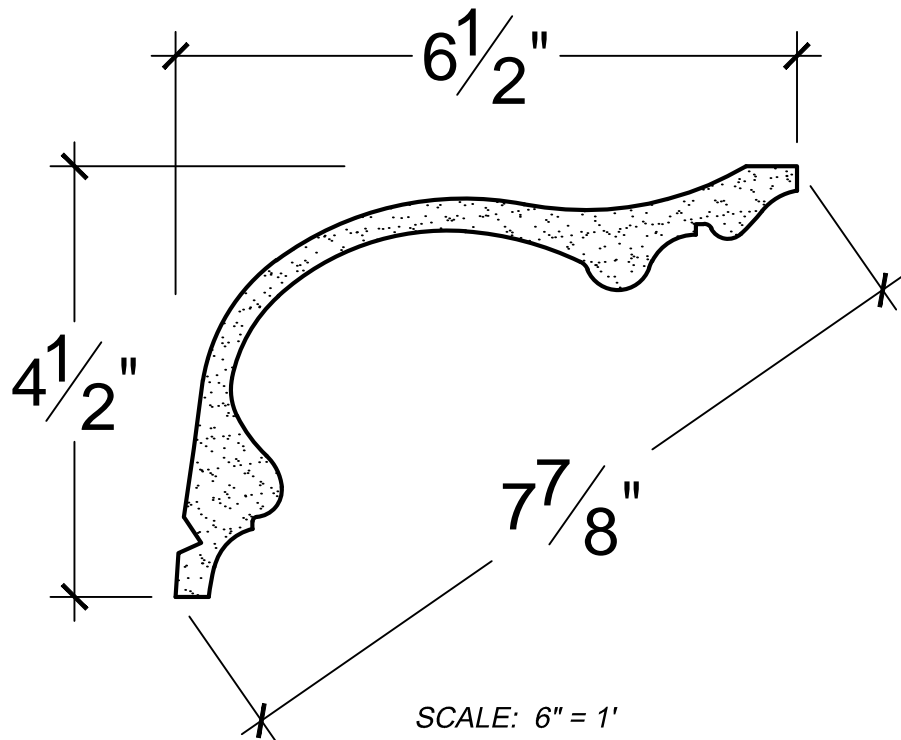

SCALE: 6" = 1'

SCALE: 6" = 1'

SCALE: 6" = 1'

67 Steuben Street
Brooklyn, NY 11205
P 718.534.7000
F 718.534.7040
www.decocraftusa.com

Design Copyright © Deco Craft USA Inc.2010.All rights reserved

NAME:

COVE

ITEM#

DC504-043

MATERIAL:

PLASTER

HEIGHT:

4. 1/2"

PROJECTION:

6. 1/2"

FACE:

7. 7/8"

REPEAT:

N/A

LENGTH:

96"