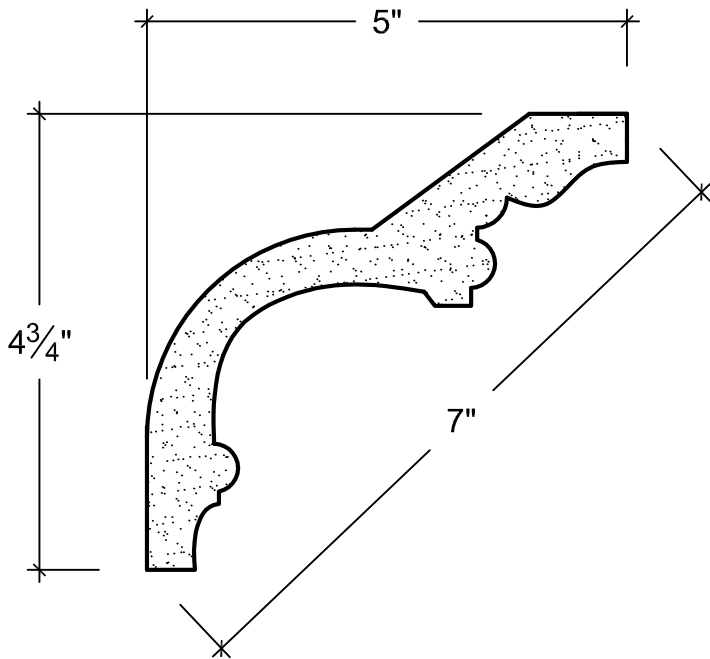

SCALE: 6" = 1'

SCALE: 6" = 1'

SCALE: 6" = 1'

67 Steuben Street  
 Brooklyn, NY 11205  
 P 718.534.7000  
 F 718.534.7040  
 www.decocraftusa.com

Design Copyright © Deco Craft USA Inc. 2010. All rights reserved

NAME:	<b>CROWN</b>	HEIGHT:	4-3/4"
ITEM#	<b>DC504-042</b>	PROJECTION:	5"
MATERIAL:	<b>PLASTER</b>	FACE:	7"
		REPEAT:	N/A
		LENGTH:	96"