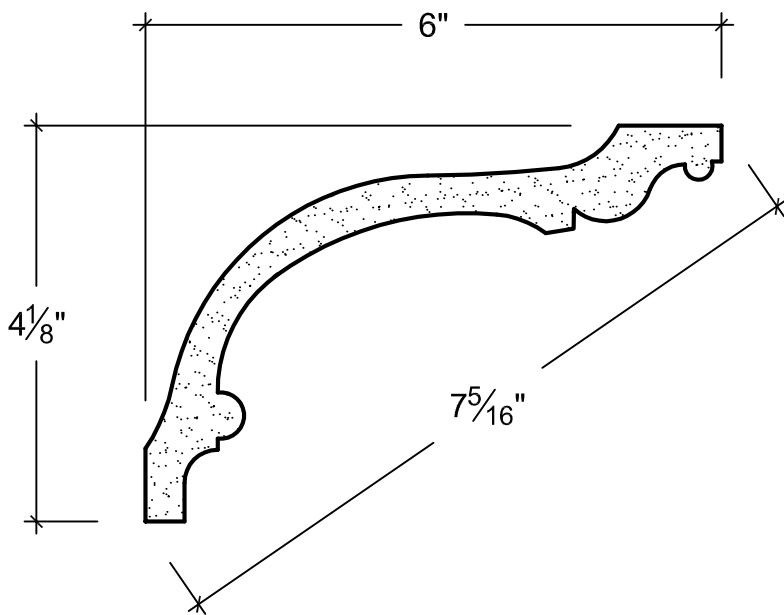

SCALE: 6" = 1'

SCALE: 6" = 1'

SCALE: 6" = 1'

67 Steuben Street
 Brooklyn, NY 11205
 P 718.534.7000
 F 718.534.7040
 www.decocraftusa.com

Design Copyright © Deco Craft USA Inc.2010.All rights reserved

NAME:

CROWN

ITEM#

DC504-041

MATERIAL:

PLASTER

HEIGHT:

4-1/8"

PROJECTION:

6"

FACE:

7-5/16"

REPEAT:

N/A

LENGTH:

96"