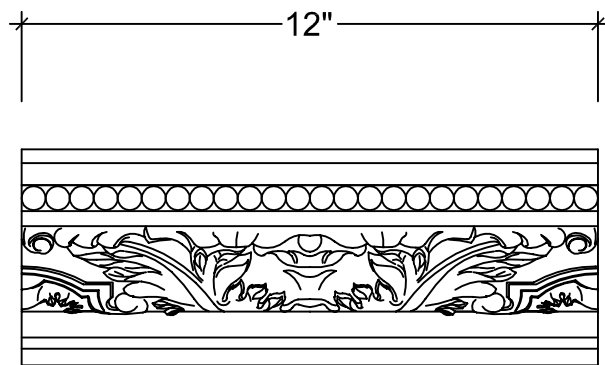

SCALE: 3" = 1'

SCALE: 3" = 1'

SCALE: 3" = 1'

67 Steuben Street  
 Brooklyn, NY 11205  
 P 718.534.7000  
 F 718.534.7040  
 www.decocraftusa.com

Design Copyright © Deco Craft USA Inc. 2010. All rights reserved

NAME:	CROWN	HEIGHT:	4-1/2"
ITEM#	DC504-039	PROJECTION:	5-1/2"
MATERIAL:	PLASTER	FACE:	7-1/8"
		REPEAT:	12"
		LENGTH:	96"