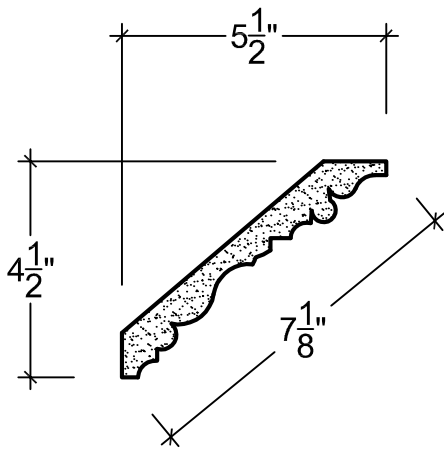

SCALE: 3" = 1'

SCALE: 3" = 1'

SCALE: 3" = 1'

67 Steuben Street  
 Brooklyn, NY 11205  
 P 718.534.7000  
 F 718.534.7040  
 www.decocraftusa.com

Design Copyright © Deco Craft USA Inc. 2010. All rights reserved

NAME:	CROWN	HEIGHT:	4-1/2"
ITEM#	DC504-039	PROJECTION:	5-1/2"
MATERIAL:	PLASTER	FACE:	7-1/8"
		REPEAT:	12"
		LENGTH:	96"