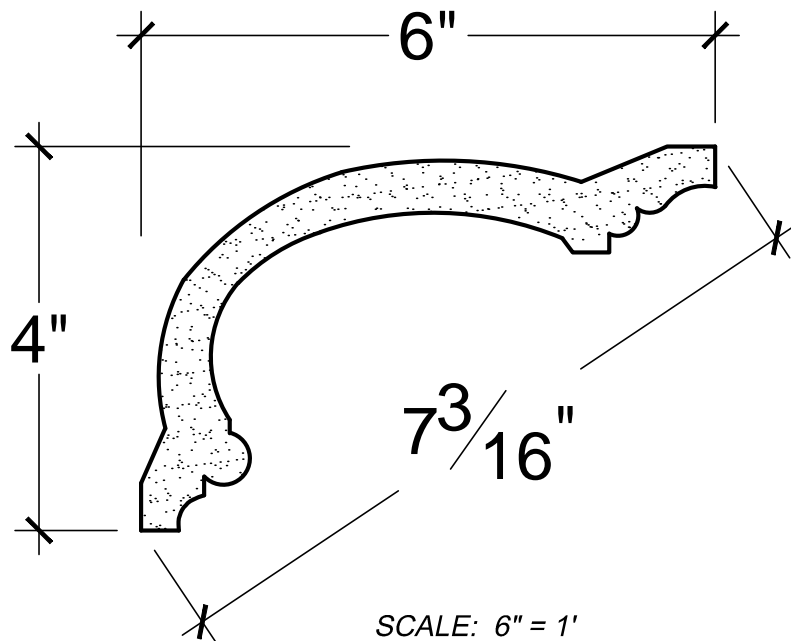

SCALE: 6" = 1'

SCALE: 6" = 1'

SCALE: 6" = 1'

67 Steuben Street  
 Brooklyn, NY 11205  
 P 718.534.7000  
 F 718.534.7040  
 www.decocraftusa.com

Design Copyright © Deco Craft USA Inc.2010.All rights reserved

NAME:

**COVE**

ITEM#

**DC504-033**

MATERIAL:

**PLASTER**

HEIGHT:

4"

PROJECTION:

6"

FACE:

7. 3/16"

REPEAT:

N/A

LENGTH:

96"