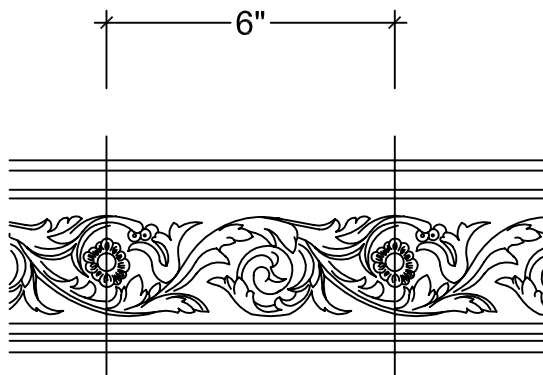

SCALE: 3" = 1'

SCALE: 3" = 1'

SCALE: 3" = 1'

67 Steuben Street
 Brooklyn, NY 11205
 P 718.534.7000
 F 718.534.7040
 www.decocraftusa.com

Design Copyright © Deco Craft USA Inc. 2010. All rights reserved

NAME:

CASING

ITEM#

DC204-025

MATERIAL:

PLASTER

HEIGHT:

4"

PROJECTION:

1"

FACE:

N/A

REPEAT:

6"

LENGTH:

93"