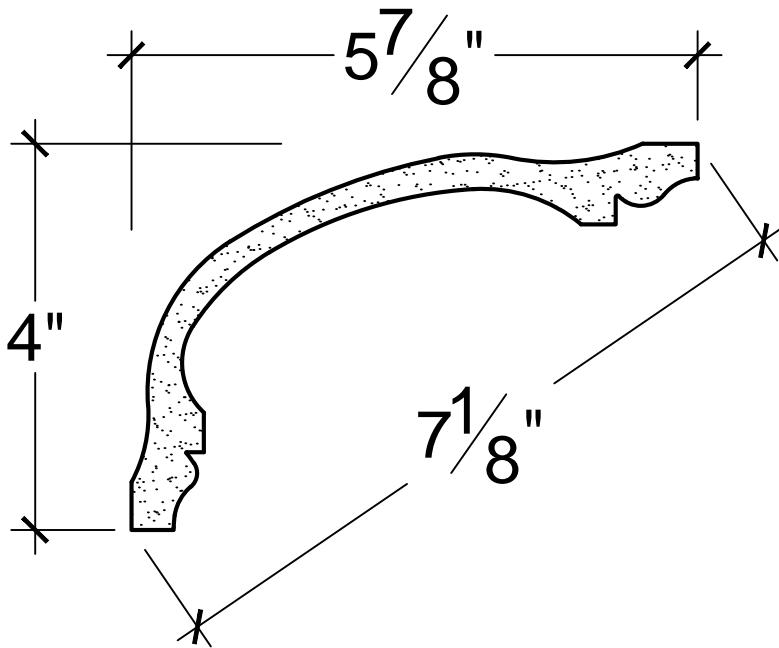

SCALE: 6" = 1'

SCALE: 6" = 1'

SCALE: 6" = 1'

67 Steuben Street
 Brooklyn, NY 11205
 P 718.534.7000
 F 718.534.7040
 www.decocraftusa.com

Design Copyright © Deco Craft USA Inc.2010.All rights reserved

NAME:

COVE

ITEM#

DC504-018

MATERIAL:

PLASTER

HEIGHT:

4"

PROJECTION:

5. 7/8"

FACE:

7. 1/8"

REPEAT:

N/A

LENGTH:

96"