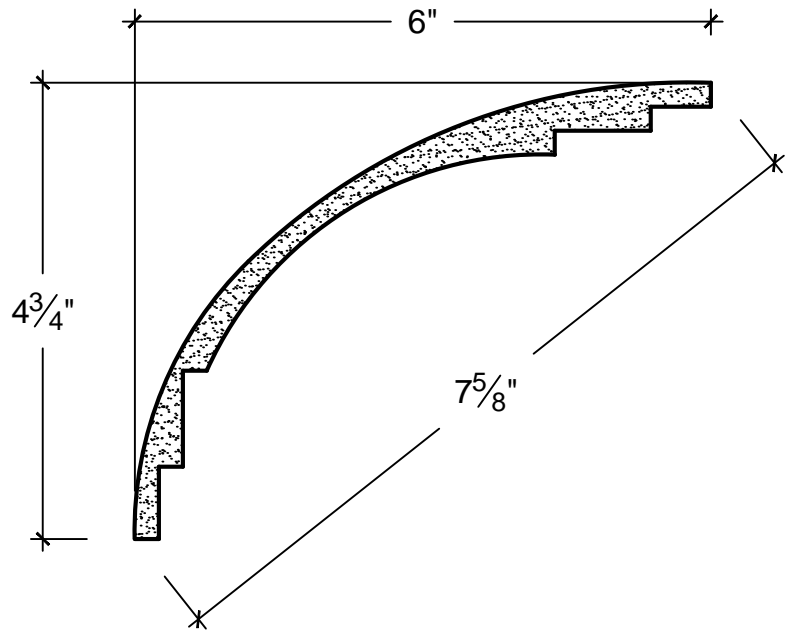

SCALE: 3" = 1'

SCALE: 6" = 1'

SCALE: 6" = 1'

67 Steuben Street
 Brooklyn, NY 11205
 P 718.534.7000
 F 718.534.7040
 www.decocraftusa.com
 Design Copyright © Deco Craft USA Inc.2010.All rights reserved

NAME:	CROWN	HEIGHT:	4-3/4"
ITEM#	DC504-010	PROJECTION:	6"
MATERIAL:	PLASTER	FACE:	7-5/8"
		REPEAT:	N/A
		LENGTH:	96"