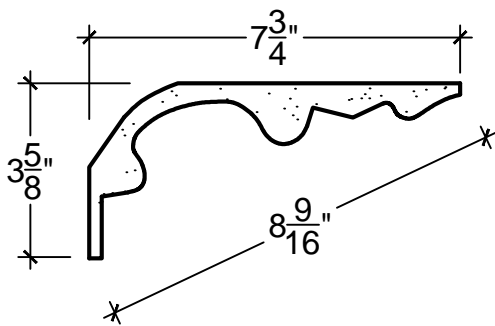

SCALE: 3" - 1"

SCALE: 3" - 1"

SCALE: 3" - 1"

67 Steuben Street
 Brooklyn, NY 11205
 P 718.534.7000
 F 718.534.7040
 www.decocraftusa.com

Design Copyright © Deco Craft USA Inc.2010.All rights reserved

NAME:	CROWN	HEIGHT:	3. 5/8"
ITEM#	DC503-385	PROJECTION:	7. 3/4"
MATERIAL:	PLASTER	FACE:	8. 9/16"
		REPEAT:	N/A
		LENGTH:	96"