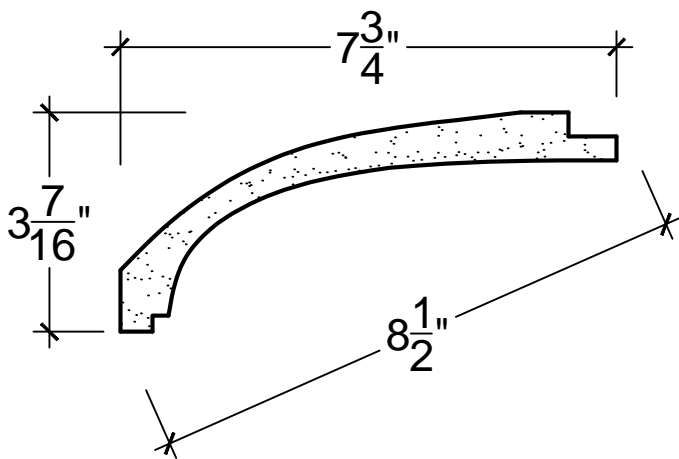

SCALE: 4" - 1'-0"

SCALE: 4" - 1'-0"

SCALE: 4" - 1'-0"

67 Steuben Street
 Brooklyn, NY 11205
 P 718.534.7000
 F 718.534.7040
 www.decocraftusa.com

Design Copyright © Deco Craft USA Inc.2010.All rights reserved

NAME:

COVE

ITEM#

DC503-340

MATERIAL:

PLASTER

HEIGHT:

3. 7/16"

PROJECTION:

7. 3/4"

FACE:

8. 1/2"

REPEAT:

N/A

LENGTH:

96"