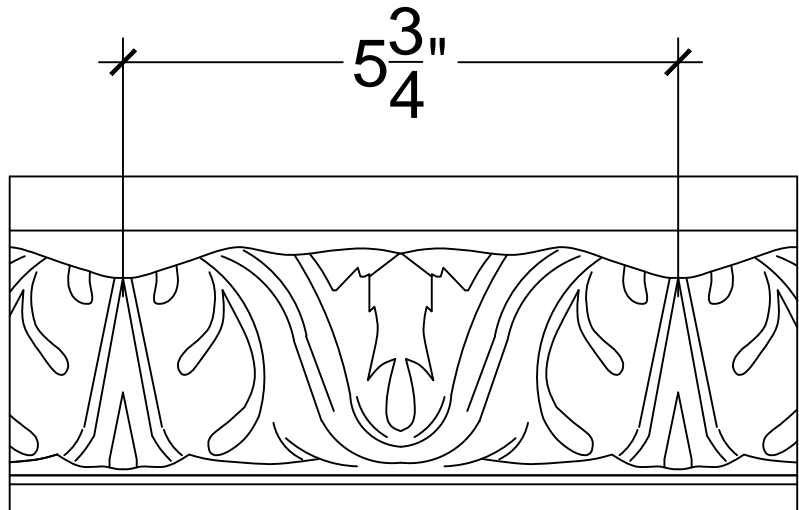

SCALE: 6" - 1"

SCALE: 6" - 1"

SCALE: 6" - 1"

67 Steuben Street
Brooklyn, NY 11205
P 718.534.7000
F 718.534.7040
www.decocraftusa.com

Design Copyright © Deco Craft USA Inc.2010.All rights reserved

NAME:

CORNICE

ITEM#

DC503-332

MATERIAL:

PLASTER

HEIGHT:

3. 1/2"

PROJECTION:

2. 1/4"

FACE:

4. 3/16"

REPEAT:

5. 3/4"

LENGTH:

94. 3/4"