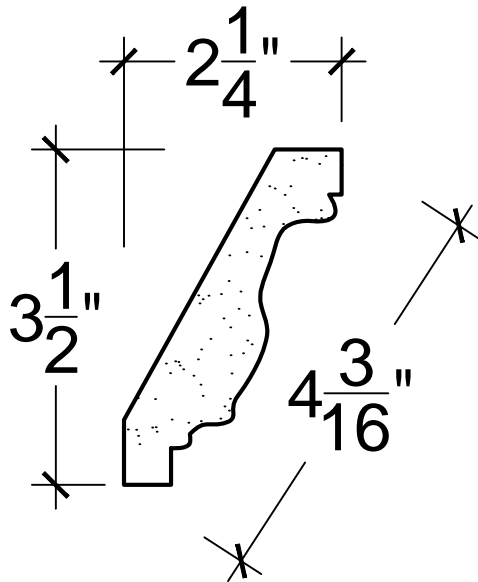

SCALE: 6" - 1"

SCALE: 6" - 1"

SCALE: 6" - 1"

67 Steuben Street
Brooklyn, NY 11205
P 718.534.7000
F 718.534.7040
www.decocraftusa.com

Design Copyright © Deco Craft USA Inc.2010.All rights reserved

NAME:

CORNICE

ITEM#

DC503-332

MATERIAL:

PLASTER

HEIGHT:

3. 1/2"

PROJECTION:

2. 1/4"

FACE:

4. 3/16"

REPEAT:

5. 3/4"

LENGTH:

94. 3/4"