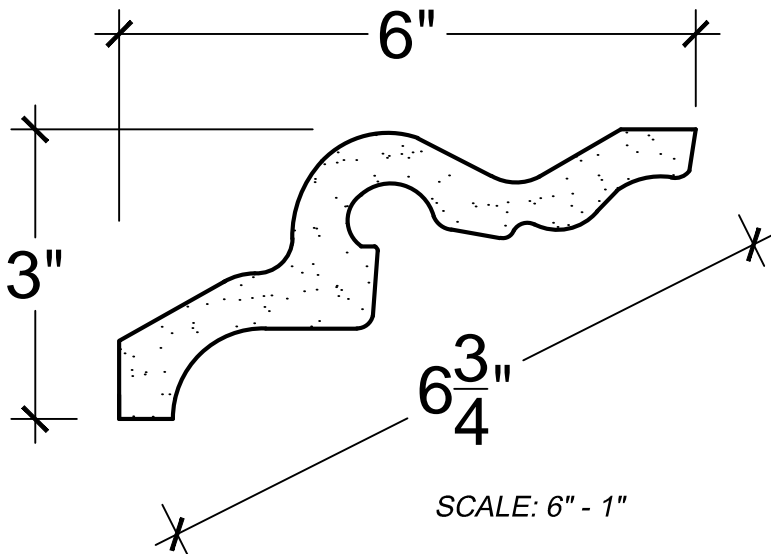

SCALE: 6" - 1"

SCALE: 6" - 1"

SCALE: 6" - 1"

67 Steuben Street
 Brooklyn, NY 11205
 P 718.534.7000
 F 718.534.7040
 www.decocraftusa.com

Design Copyright © Deco Craft USA Inc.2010.All rights reserved

NAME:	CROWN	HEIGHT:	3"
ITEM#	DC503-331	PROJECTION:	6"
MATERIAL:	PLASTER	FACE:	6. 3/4"
		REPEAT:	N/A
		LENGTH:	96"