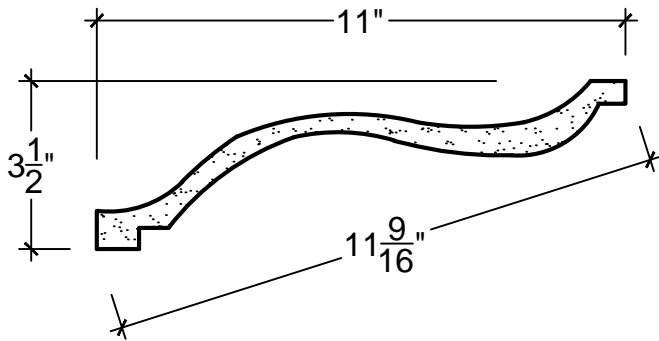

SCALE: 3" - 1"

SCALE: 3" - 1"

SCALE: 3" - 1"

67 Steuben Street
 Brooklyn, NY 11205
 P 718.534.7000
 F 718.534.7040
 www.decocraftusa.com

Design Copyright © Deco Craft USA Inc.2010.All rights reserved

NAME:	CROWN	HEIGHT:	3. 1/2"
ITEM#	DC503-325	PROJECTION:	11"
MATERIAL:	PLASTER	FACE:	11. 9/16"
		REPEAT:	N/A
		LENGTH:	96"