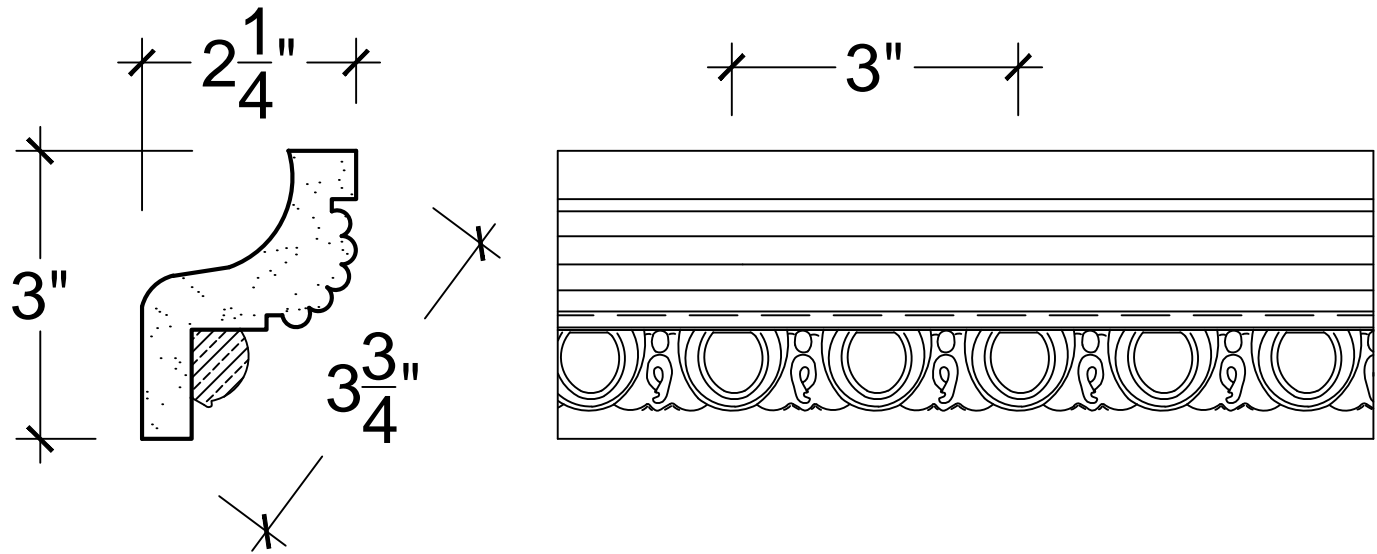

SCALE: 6" = 1'

SCALE: 6" = 1'

SCALE: 6" = 1'

67 Steuben Street  
Brooklyn, NY 11205  
P 718.534.7000  
F 718.534.7040  
www.decocraftusa.com

Design Copyright © Deco Craft USA Inc.2010.All rights reserved

NAME:

**CORNICE**

ITEM#

**DC503-311**

MATERIAL:

**PLASTER**

HEIGHT:

3"

PROJECTION:

2. 1/4"

FACE:

3. 3/4"

REPEAT:

3"

LENGTH:

96"