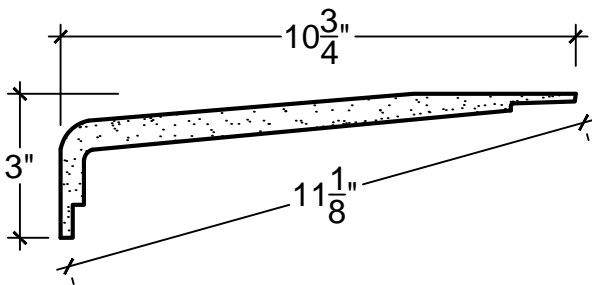

SCALE: 3" = 1'

SCALE: 3" = 1'

SCALE: 3" = 1'

67 Steuben Street
 Brooklyn, NY 11205
 P 718.534.7000
 F 718.534.7040
 www.decocraftusa.com

Design Copyright © Deco Craft USA Inc.2010.All rights reserved

NAME:	CROWN	HEIGHT:	3"
ITEM#	DC503-309	PROJECTION:	10. 3/4"
MATERIAL:	PLASTER	FACE:	11. 1/8"
		REPEAT:	N/A
		LENGTH:	96"