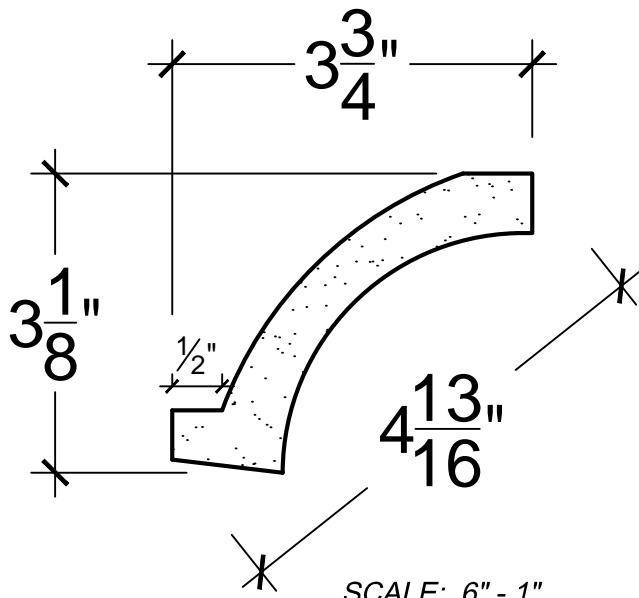

SCALE: 6" - 1"

SCALE: 6" - 1"

SCALE: 6" - 1"

67 Steuben Street  
 Brooklyn, NY 11205  
 P 718.534.7000  
 F 718.534.7040  
 www.decocraftusa.com

Design Copyright © Deco Craft USA Inc.2010.All rights reserved

NAME:	COVE LIGHTING	HEIGHT:	3. 1/8"
ITEM#	DC503-305	PROJECTION:	3. 3/4"
MATERIAL:	PLASTER	FACE:	4. 13/16"
		REPEAT:	N/A
		LENGTH:	96"