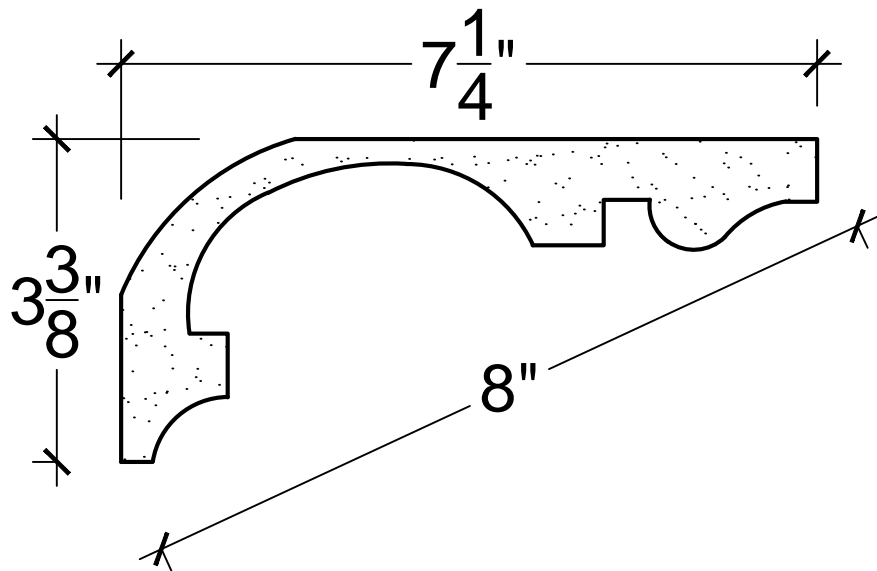

SCALE: 6" = 1'

SCALE: 6" = 1'

SCALE: 6" = 1'

67 Steuben Street
 Brooklyn, NY 11205
 P 718.534.7000
 F 718.534.7040
 www.decocraftusa.com

Design Copyright © Deco Craft USA Inc.2010.All rights reserved

NAME:

CROWN

ITEM#

DC503-304

MATERIAL:

PLASTER

HEIGHT:

3. 3/8"

PROJECTION:

7. 1/4"

FACE:

8"

REPEAT:

N/A

LENGTH:

96"