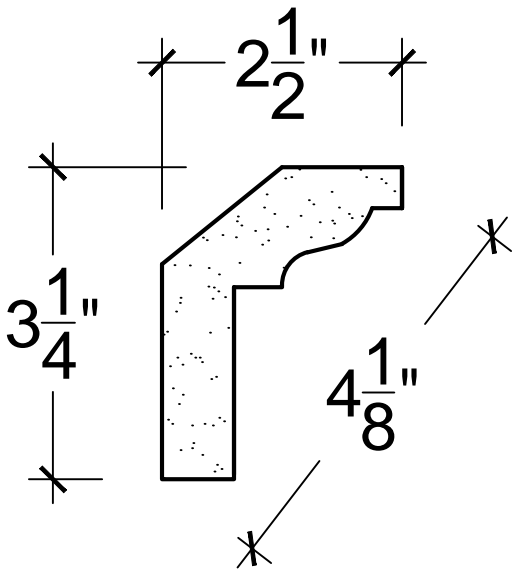

SCALE: 6" = 1'

SCALE: 6" = 1'

SCALE: 6" = 1'

67 Steuben Street  
 Brooklyn, NY 11205  
 P 718.534.7000  
 F 718.534.7040  
 www.decocraftusa.com

Design Copyright © Deco Craft USA Inc.2010.All rights reserved

NAME:

**CROWN**

ITEM#

**DC503-295**

MATERIAL:

**PLASTER**

HEIGHT:

3. 1/4"

PROJECTION:

2. 1/2"

FACE:

4. 1/8"

REPEAT:

N/A

LENGTH:

96"